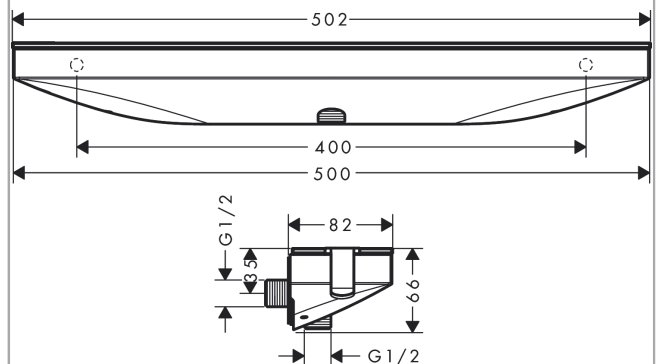

Rainfinity

Wall outlet Porter 500 with shower holder and shower shelf right

Surfaces: **Chrome** Article Number: **26858000**

Description

product features

- 500 mm storage shelf
- integrated support function
- plastic connection angle with metal ball joint
- metal connection angle
- non-return valve
- connection type: G 1/2
- for shower hoses with conical nut on both sides
- shelf made of safety glass
- surface of the shelf at colour variant -000 = mirror glass, at colour variant -700 = graphite colour, satined

Design awards

reddot award 2019
best of the best

Product image

Scale drawing

Rainfinity
Wall outlet Porter 500 with shower holder and shower shelf right
 Surfaces: **Chrome** Article Number: **26858000**

Exploded Drawing

Year of production: >07/19

Rainfinity

Wall outlet Porter 500 with shower holder and shower shelf right

Surfaces: **Chrome** Article Number: **26858000**

Spare part list

Year of production: >07/19

Pos.	Description	Article Number	Price	PU
1	mounting set	96179000	-	1
2	mounting set	93661000	-	1
3	hose connection angel	93662000	-	1
4	set of non return valves DW 15	94074000	-	1
5	screw cover	95181000	-	1