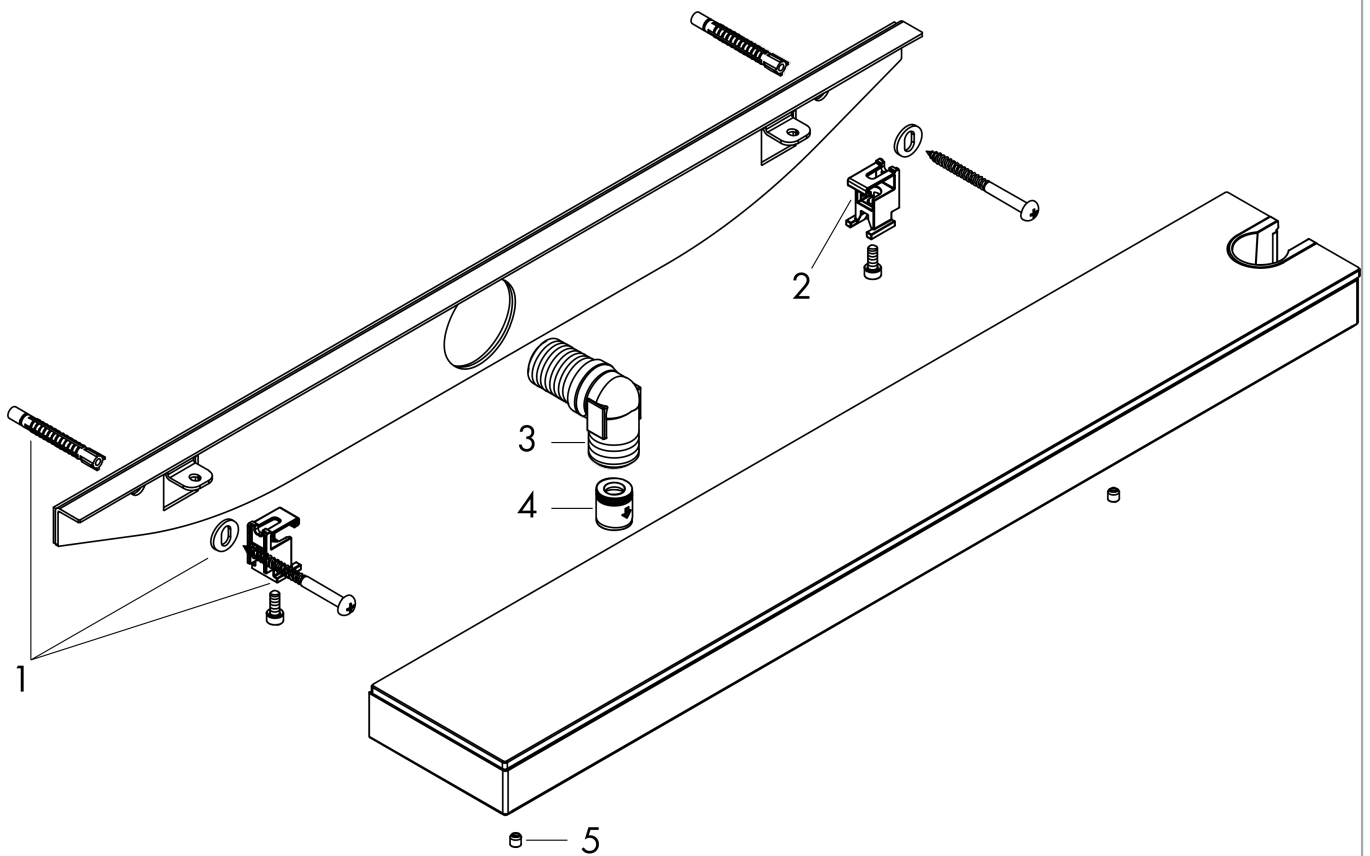

Rainfinity

Wall outlet Porter 500 with shower holder and shower shelf right

Surfaces: **Chrome** Article Number: **26858000**

Description

product features

- 500 mm storage shelf
- integrated support function
- plastic connection angle with metal ball joint
- metal connection angle
- non-return valve
- connection type: G 1/2
- for shower hoses with conical nut on both sides
- shelf made of safety glass
- surface of the shelf at colour variant -000 = mirror glass, at colour variant -700 = graphite colour, satined

Design awards

reddot award 2019
best of the best

Product image

Scale drawing

Rainfinity
Wall outlet Porter 500 with shower holder and shower shelf right
 Surfaces: **Chrome** Article Number: **26858000**

Exploded Drawing

Year of production: >07/19

Rainfinity

Wall outlet Porter 500 with shower holder and shower shelf right

Surfaces: **Chrome** Article Number: **26858000**

Spare part list

Year of production: >07/19

Pos.	Description	Article Number	Price	PU
1	mounting set	96179000	-	1
2	mounting set	93661000	-	1
3	hose connection angel	93662000	-	1
4	set of non return valves DW 15	94074000	-	1
5	screw cover	95181000	-	1